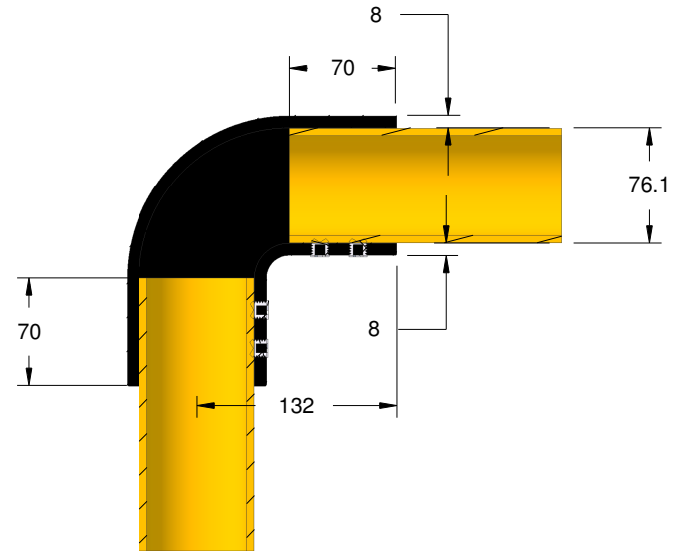

PIPE SHOWN FOR REFERENCE

Section A-A

CONFIDENTIAL & PROPRIETARY

The drawing on this print and the information therewith are property of SlowStop Guarding Systems, LLC, and shall not be used or discussed in whole or in part without the consent of SlowStop Guarding Systems, LLC.

4955 STOUT DR. · SAN ANTONIO, TX 78219 · (800) 736-5256

SIZE
A

PART NO.
SS-T1-ELBOW

DWG.
IRONFLEX TYPE 1 ELBOW CONNECTOR

REV
1.0

SCALE

SLOWSTOP GUARDING SYSTEMS, LLC

DATE 08-AUG-2017