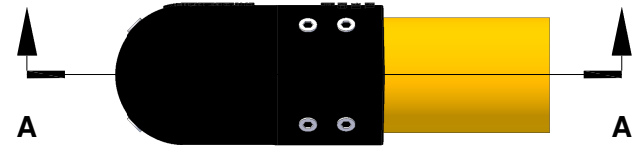

PIPE SHOWN FOR REFERENCE