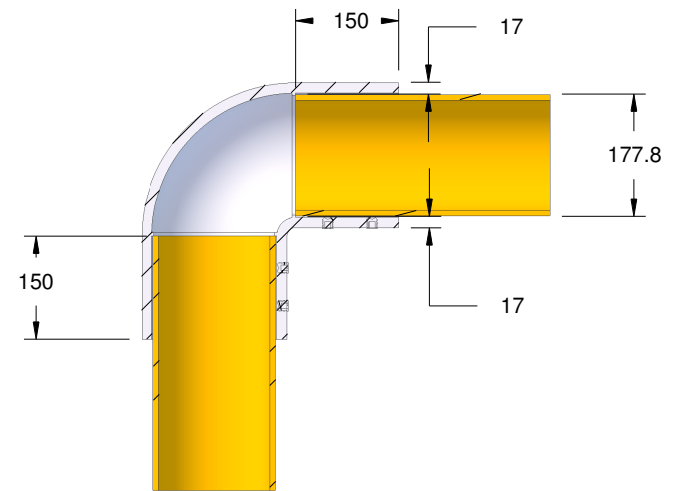

PIPE SHOWN FOR REFERENCE

Section A-A

CONFIDENTIAL & PROPRIETARY

The drawing on this print and the information therewith are property of SlowStop Guarding Systems, LLC, and shall not be used or discussed in whole or in part without the consent of SlowStop Guarding Systems, LLC.

4955 STOUT DR. · SAN ANTONIO, TX 78219 · (800) 736-5256

SIZE

A

PART NO.

SS-T3-ELBOW

DWG.

IRONFLEX TYPE 3 ELBOW CONNECTOR

REV